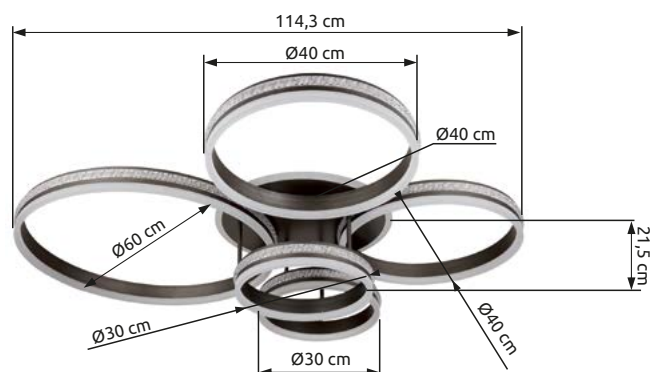

## Grouni

**67314-120**

incl. LED 120W

1265-12580 lm 

545-4900 lm 

CCT 2700-6000K

metal titanium color brushed,  
aluminium titanium color  
brushed, plastic crystals clear,  
acrylic white