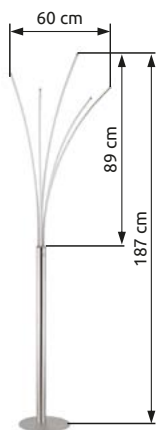

# Bizzy

59229N

incl. LED 36W

4120 lm

1350 lm

3000K

nickel matt,  
 plastic white,  
 chrome