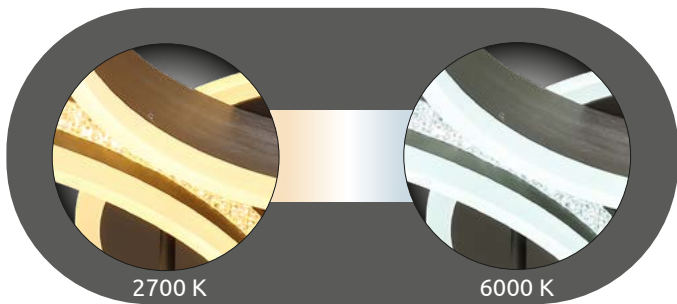

Grouni

67314-120

incl. LED 120W

1265-12580 lm

545-4900 lm

CCT 2700-6000K

metal titanium color brushed,
aluminium titanium color
brushed, plastic crystals clear,
acrylic white