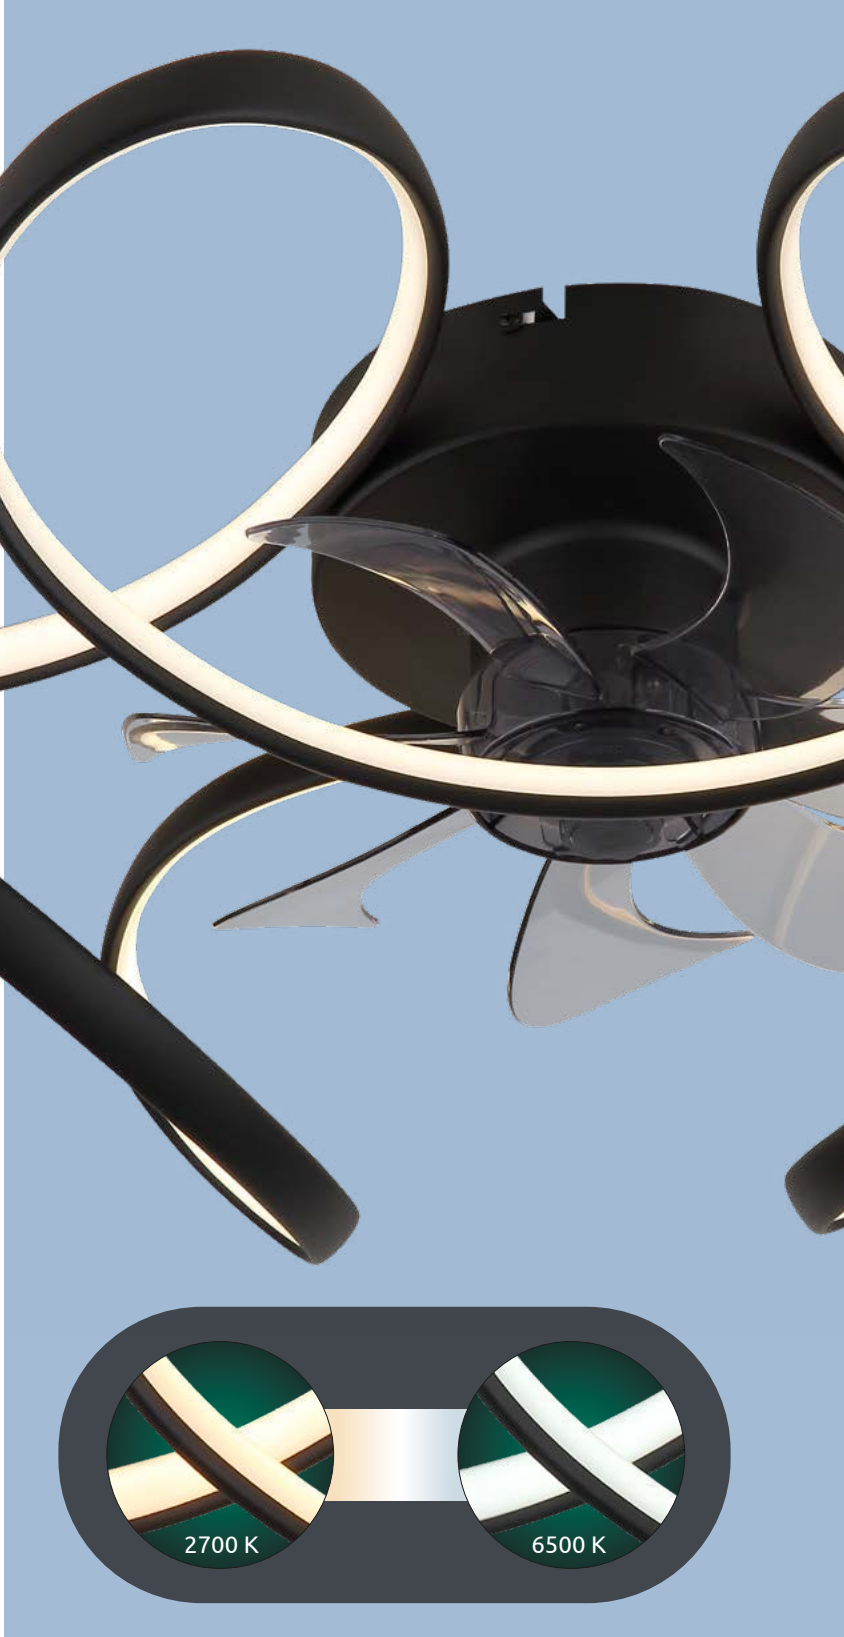

# Cirilla

03644

incl. LED 30W

400-4000 lm

200-2700 lm

CCT 2700-6000K

plastic black matt, acrylic black matt, acrylic clear, acrylic chromed, acrylic smoke colored