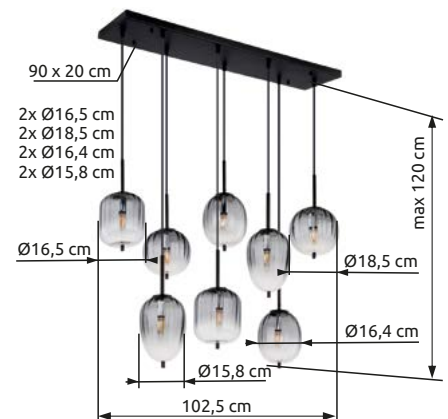

Attila

15215-3 | excl. 3x E14 40W
15215-8 | excl. 8x E14 40W
metal black matt, glass smoke
colored, clear blending