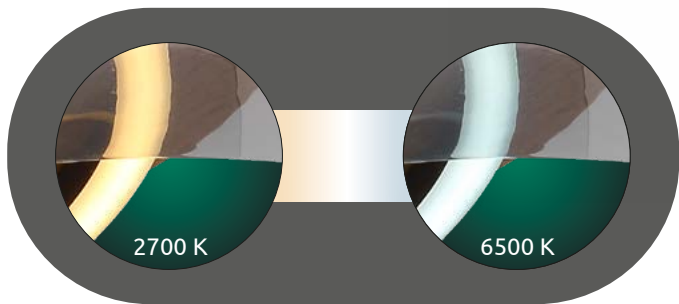

Karen

03661

incl. LED 24W

150-2800 lm

28-490 lm

CCT 2700-6500K

metal black matt,
metal wood look dark,
aluminium black matt,
plastic white, ABS smoke
colored