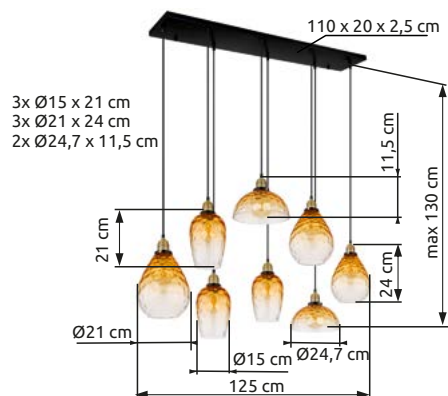

Salvy

15786-8H

excl. 8x E27 60W

metal black matt,
glass amber, clear
blending, metal
brass-coloured
matt