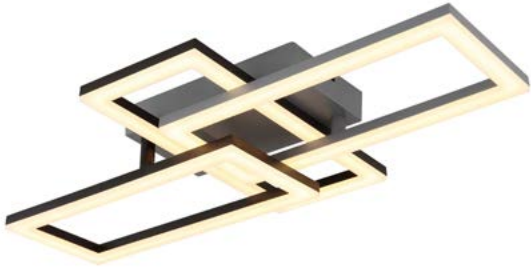

67328-24OC