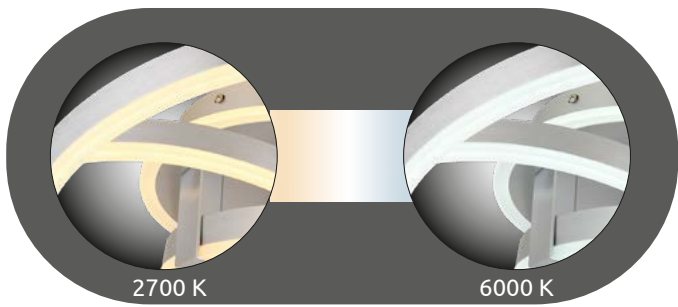

## Grouni

**67314-120**

incl. LED 120W

1265-12580 lm 

545-4900 lm 

CCT 2700-6000K

metal titanium color brushed,  
aluminium titanium color  
brushed, plastic crystals clear,  
acrylic white