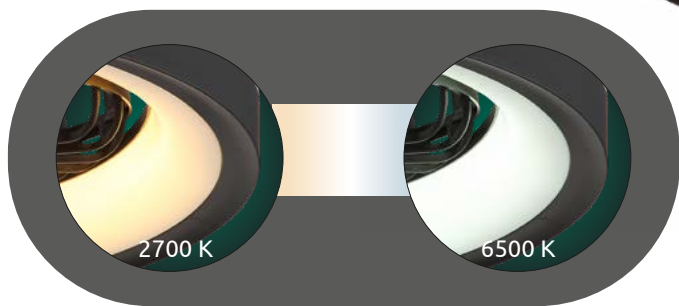

# Shelly

**03664**

incl. LED 40W

4100 lm

2800 lm

CCT 2700-6500K

metal white matt,  
aluminium, acrylic clear  
crystal effect, plastic  
white, plastic white