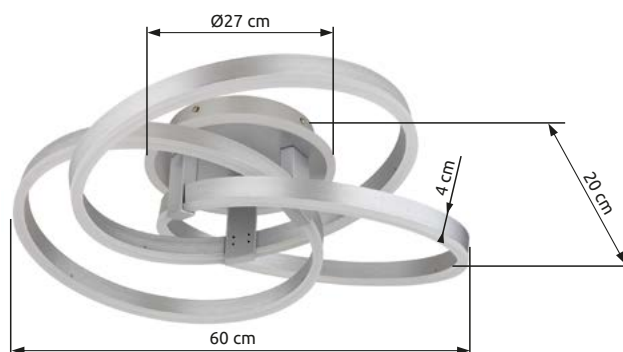

## Herwig

67163-56

incl. LED 56W

688-6893 lm

485-4751 lm

2700|4000|6000K  
CCT 2700-6000K

aluminium brushed,  
metal grey matt,  
acrylic white, satined