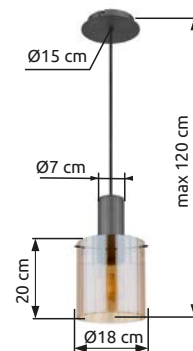

Tulivar

15904DA | excl. 1x E27 40W
15904HA | excl. 1x E27 40W
metal grey dark, glass amber

15904DF | excl. 1x E27 40W
15904HF | excl. 1x E27 40W
metal grey dark, glass satined