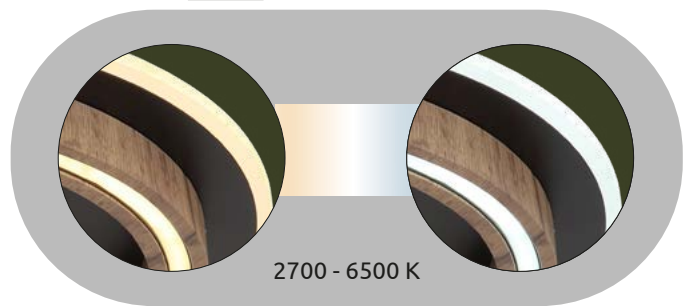

Bozan

03655

incl. LED 32W

320-3200 lm

120-1200 lm

CCT 2700-6500K

metal black matt,
acrylic white, plastic
smoke colored