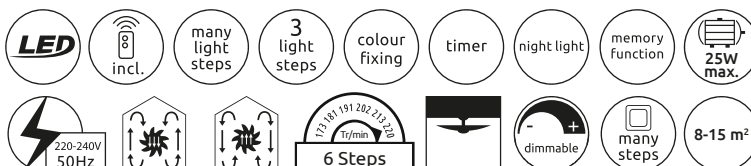

Blackwell

03608

incl. LED 20W

1700 lm

1600 lm

CCT 2700-6500K

metal black matt, plastic
white, plastic black matt