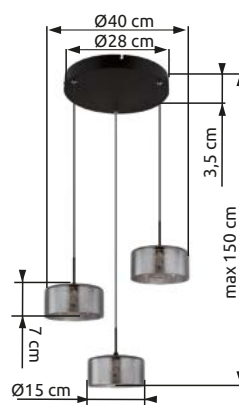

Fogsy

15634	incl. LED 6W	720 lm	500 lm	4000K
15634-3	incl. LED 24W	2800 lm	1600 lm	4000K
15634-4	incl. LED 32W	3700 lm	2100 lm	4000K

metal black matt, glass smoke colored, acrylic clear