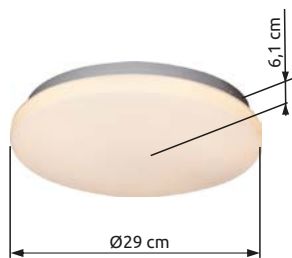

## Tarug

**41003-20**

incl. LED 20W

2050 lm 

1600 lm 

3000K

metal white,  
acrylic white