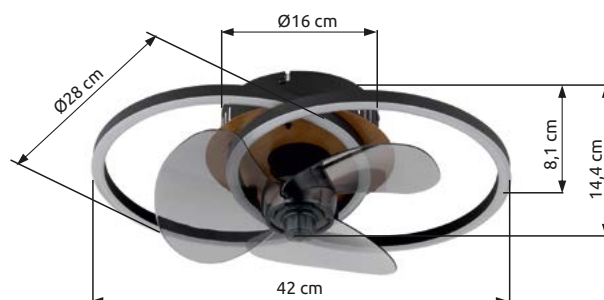

03661

incl. LED 24W

150-2800 lm

28-490 lm

CCT 2700-6500K

metal black matt,
metal wood look dark,
aluminium black matt,
plastic white, ABS smoke
colored