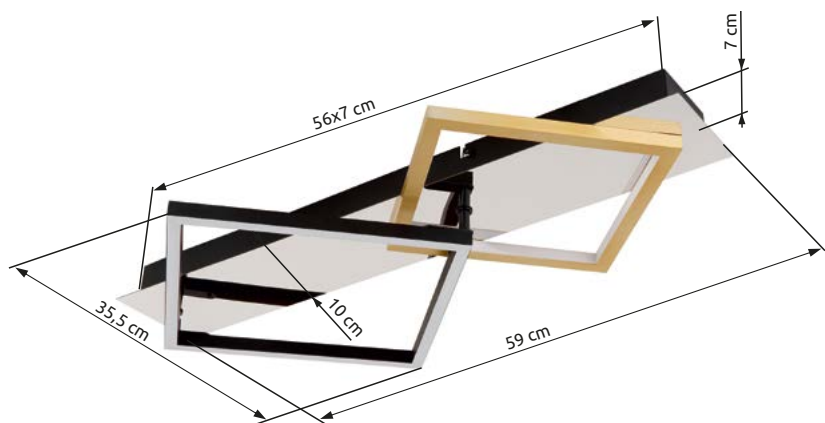

## Lesina

67847-24

incl. LED 24W

2700 lm 

1100 lm 

3000K

metal chromed, metal  
black matt, aluminium  
gold colors brushed,  
plastic white