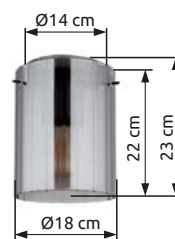

Tulivar

1. **15904-3D** | excl. 3x E27 40W
   - **15904-3H** | excl. 3x E27 40W
   - **15904-3HR** | excl. 3x E27 40W
   - **15904DS** | excl. 1x E27 40W
   - **15904HS** | excl. 1x E27 40W
   - **15904TS** | excl. 1x E27 40W
2. metal grey dark, glass smoke colored