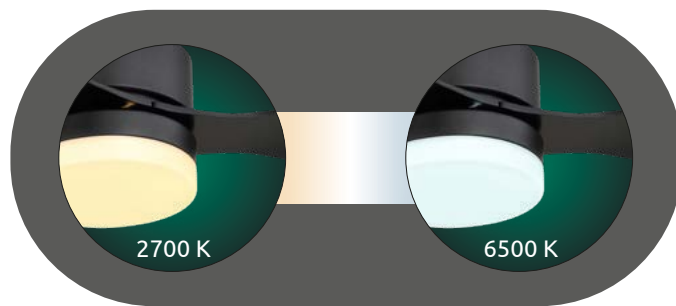

Blackwell

03608

incl. LED 20W

1700 lm

1600 lm

CCT 2700-6500K

metal black matt, plastic
white, plastic black matt