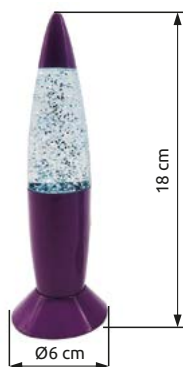

Ariane

28080-12

incl. RGB LED 0.18W

plastic silver
metallic, violet,
glass clear