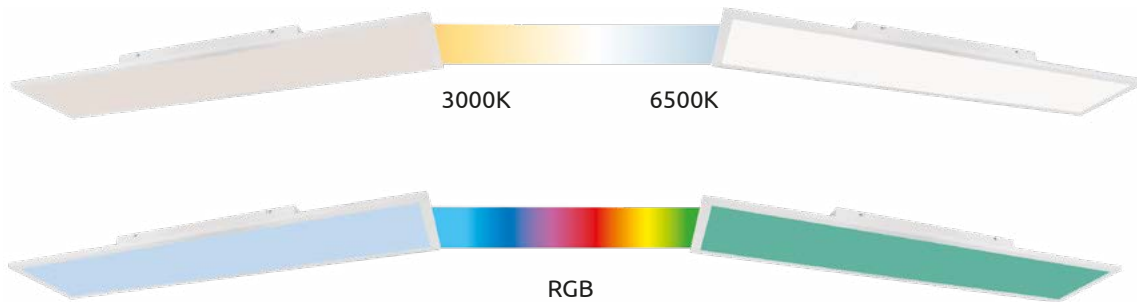

**SMART
LIGHT**