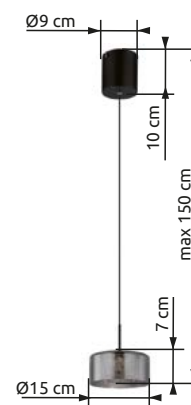

Fogsy

15634	incl. LED 6W	720 lm	500 lm	4000K
15634-3	incl. LED 24W	2800 lm	1600 lm	4000K
15634-4	incl. LED 32W	3700 lm	2100 lm	4000K

metal black matt, glass smoke colored, acrylic clear