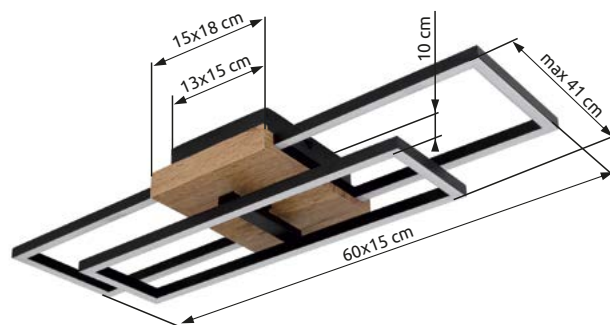

## Kendra

67276-18

incl. LED 18W

2500 lm 

1300 lm 

3000K

metal black matt,  
MDF wood look  
dark, plastic white