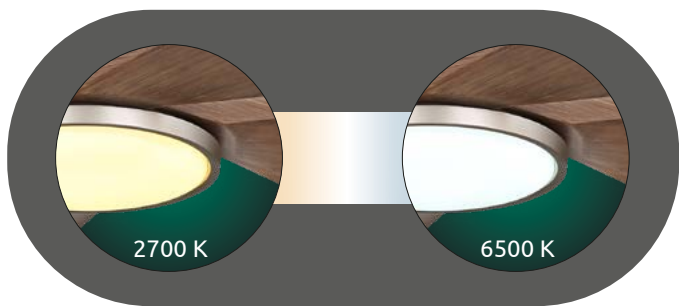

03606

Modesto

03606	incl. LED 20W	1700 lm	1600 lm	CCT 2700-6500K	metal grey dark, metal light grey, plastic white, plastic wood look dark
03607	incl. LED 20W	1800 lm	1600 lm	CCT 2700-6500K	metal grey dark, metal light grey, plastic white, plastic wood look dark