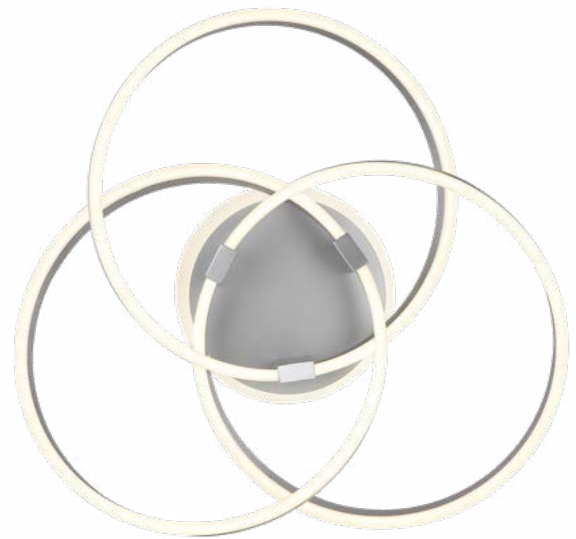

## Grouni

**67314-120**

incl. LED 120W

1265-12580 lm 

545-4900 lm 

CCT 2700-6000K

metal titanium color brushed,  
aluminium titanium color  
brushed, plastic crystals clear,  
acrylic white