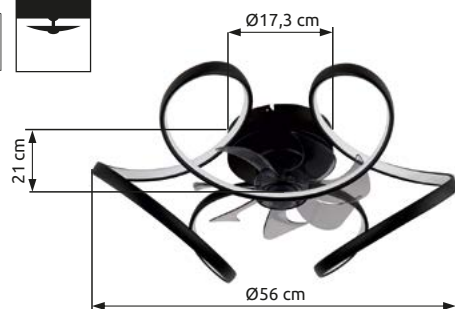

# Loris

03638

incl. LED 40W

300-4300 lm

140-1500 lm

CCT 3000-6500K

metal black matt,  
acrylic white, plastic  
transparent