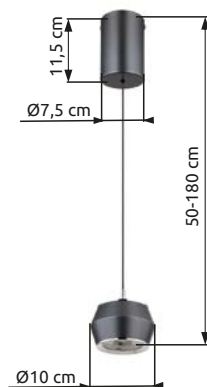

Marthy

15209	incl. LED 6W	700 lm	300 lm	3000K
15209-4	incl. LED 24W	2900 lm	1000 lm	3000K

metal grey matt, aluminium grey matt, acrylic white, chrome ring