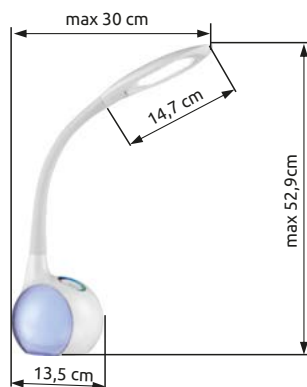

# Ridley

- 
- 
- 
- 
- 
- 
- 
- 

**58433W**

incl. LED 4.6W

350 lm

220 lm

3000K

metal white  
matt, acrylic  
white