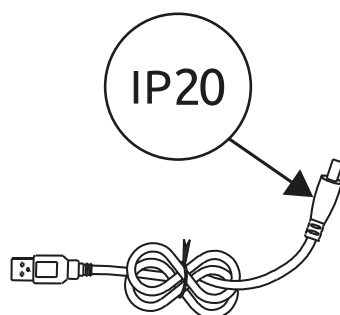

# Ridley

- 
- 
- 
- 
- 
- 
- 
- 

**58433W**

incl. LED 4.6W

350 lm

220 lm

3000K

metal white  
matt, acrylic  
white