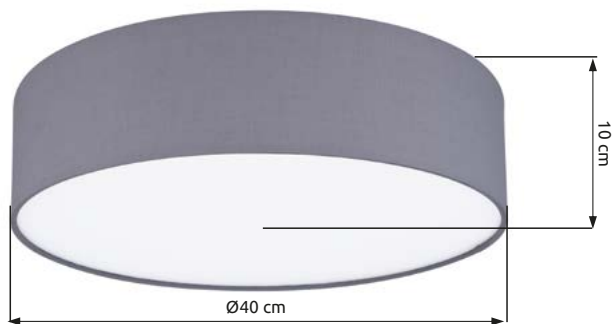

Sanna

15585D

excl. 3x E27 15W

metal white, textile
anthracite, plastic
white