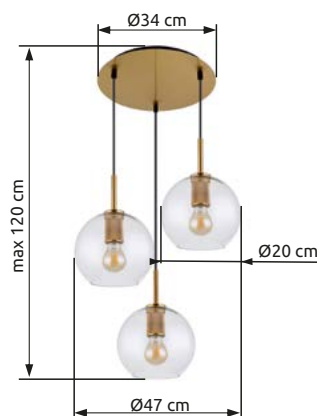

Adara

15462H1 | excl. 3x E27 60W
15462H2 | excl. 3x E27 60W
metal brass-coloured, matt,
glass clear