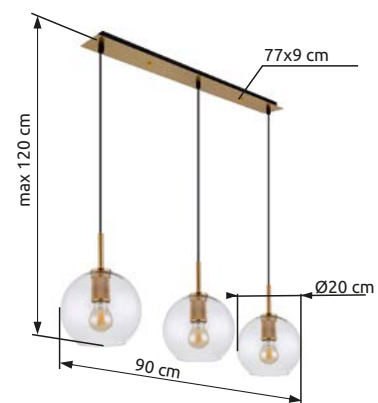

Adara

15462H1 | excl. 3x E27 60W
15462H2 | excl. 3x E27 60W
metal brass-coloured, matt,
glass clear