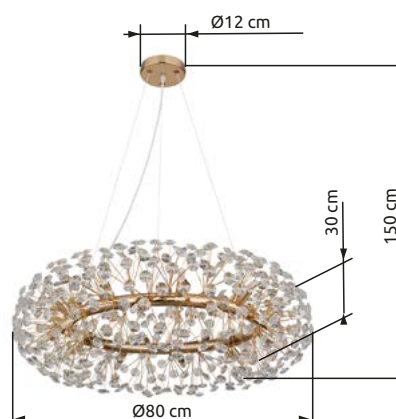

Katrina

64135H3

incl. 20x G9 LED 3.5W

20x350 lm

20x350 lm

3000K

metal gold colors, K9
crystals clear