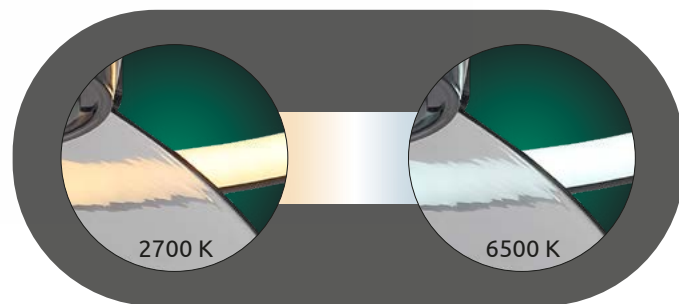

Koren

03660

incl. LED 30W

215-3370 lm

105-1660 lm

CCT 3000-6500K

metal black matt,
aluminium black
matt, plastic white,
ABS smoke colored