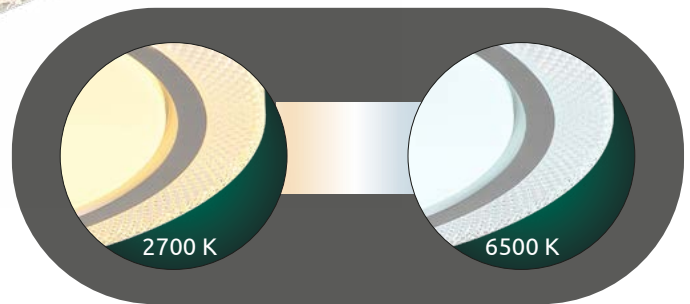

## Blackwell

**03608**

incl. LED 20W

1700 lm

1600 lm

CCT 2700-6500K

metal black matt, plastic  
white, plastic black matt