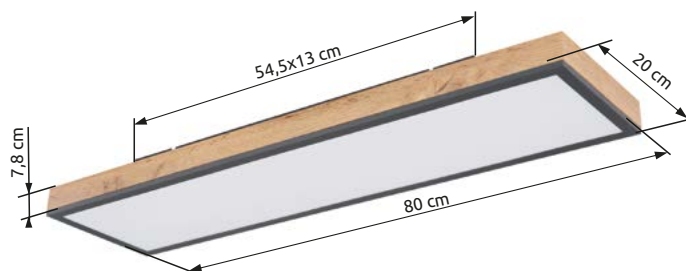

## Doro

- 
- 
- 
- 
- 
- 
- 
- 
- 
- 
- 

**416080WD4-CCT**

incl. LED 24W

100-2500 lm

60-1500 lm

3000|4000|6500K  
CCT 3000-6500K

aluminium graphite,  
MDF wood look,  
acrylic white