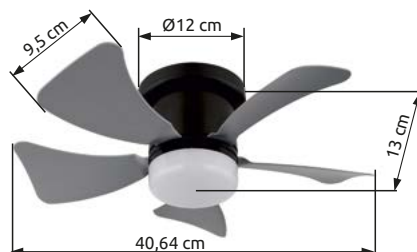

Hines

03609A	incl. LED 9W	1000 lm	800 lm	CCT 2700-6500K	metal black matt, plastic grey, plastic white
03609W	incl. LED 9W	1000 lm	800 lm	CCT 2700-6500K	metal white matt, plastic white matt, plastic white
03609H	incl. LED 9W	1000 lm	800 lm	CCT 2700-6500K	metal black matt, plastic wood look dark, plastic white