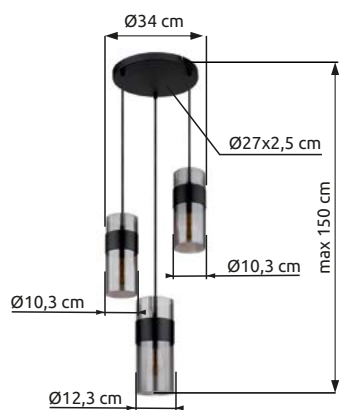

Scarfina

1. **15718** | excl. 1x E27 40W
   - **15718-3** | excl. 3x E27 40W
   - **15718-4** | excl. 4x E27 40W
2. metal black matt, glass
   smoke colored