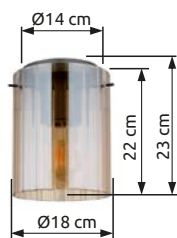

Tulivar

15904DA | excl. 1x E27 40W
15904HA | excl. 1x E27 40W
metal grey dark, glass amber

15904DF | excl. 1x E27 40W
15904HF | excl. 1x E27 40W
metal grey dark, glass satined