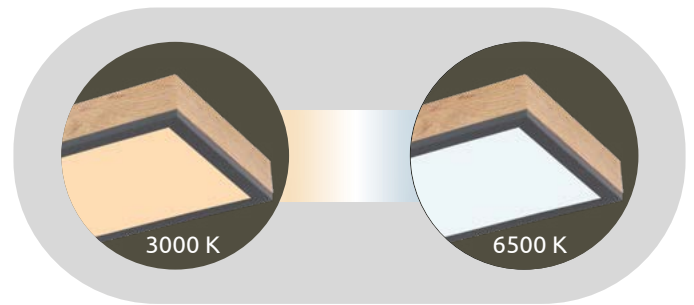

Doro

416080WD4-CCT

incl. LED 24W

100-2500 lm

60-1500 lm

3000|4000|6500K
CCT 3000-6500K

aluminium graphite,
MDF wood look,
acrylic white