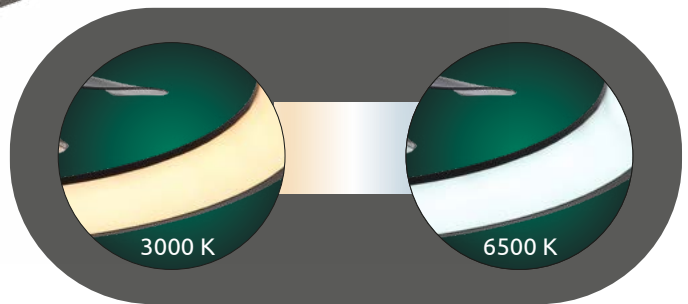

## Karen

03661

incl. LED 24W

150-2800 lm

28-490 lm

CCT 2700-6500K

metal black matt,  
metal wood look dark,  
aluminium black matt,  
plastic white, ABS smoke  
colored