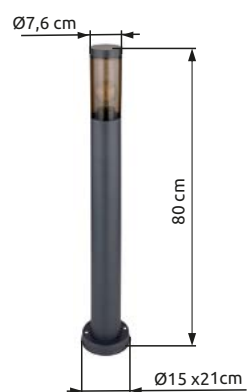

Boston

31588SA

excl. 1x E27 23W

stainless steel
anthracite, plastic
smoke colored