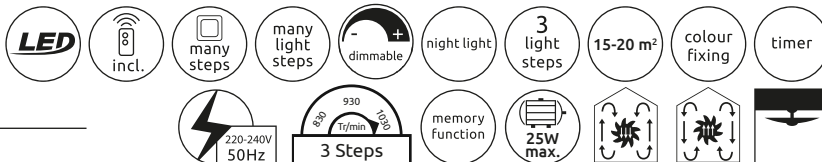

Karen

03661

incl. LED 24W

150-2800 lm

28-490 lm

CCT 2700-6500K

metal black matt,
metal wood look dark,
aluminium black matt,
plastic white, ABS smoke
colored