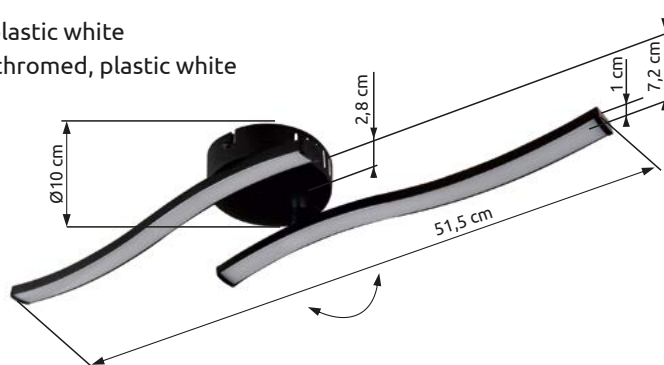

Eloise **LED**

67178SC	incl. LED 12W	1450 lm	790 lm	4000 K	plastic black, plastic white
67178WC	incl. LED 12W	1450 lm	900 lm	4000 K	plastic white, chromed, plastic white