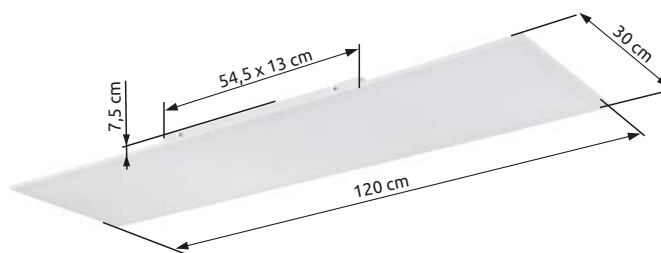

**41608D5RGBSH**

incl. LED 44W  
white light 36W + RGB LED 8W

380-3800 lm

240-2400 lm

3000|4500|6500K  
CCT 3000-6500K

aluminium die-cast white matt,  
plastic white

**APP  
control**  
Easy Smartphone  
and Voice Control